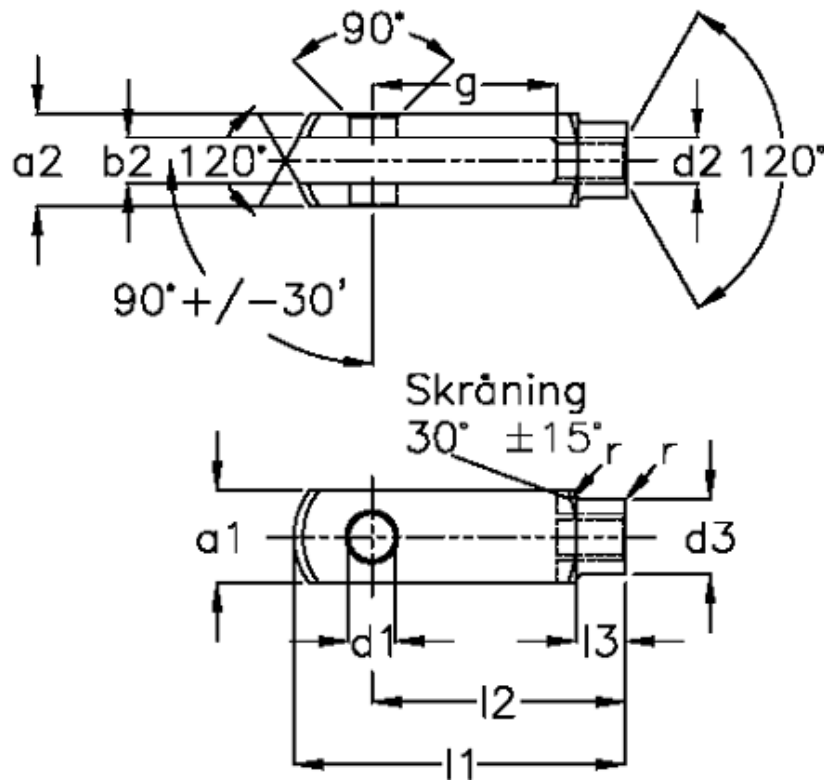

Article number: 1405706241

Description: KLEE St. steel Fork joint G 6x24  
M6x1, left

## Measures

a1 (h11)	= 12	g (+/-0.5)	= 24
a2	= 12 (+0,3 -0,16)	l1 (+/-0.5)	= 43
b1 (B13)	= 6	l2	= 36 (-0,4)
b2	= 6 (B13)	l3	= 9 (+/-0,2)
d1 H9	= 6	r	= 0.5
d2	= M 6 x 1	Size	= G 6 x 24
d3 (+/-0.3)	= 10	Weight	= 0.021
f (+/-0.2)	= 0.5		